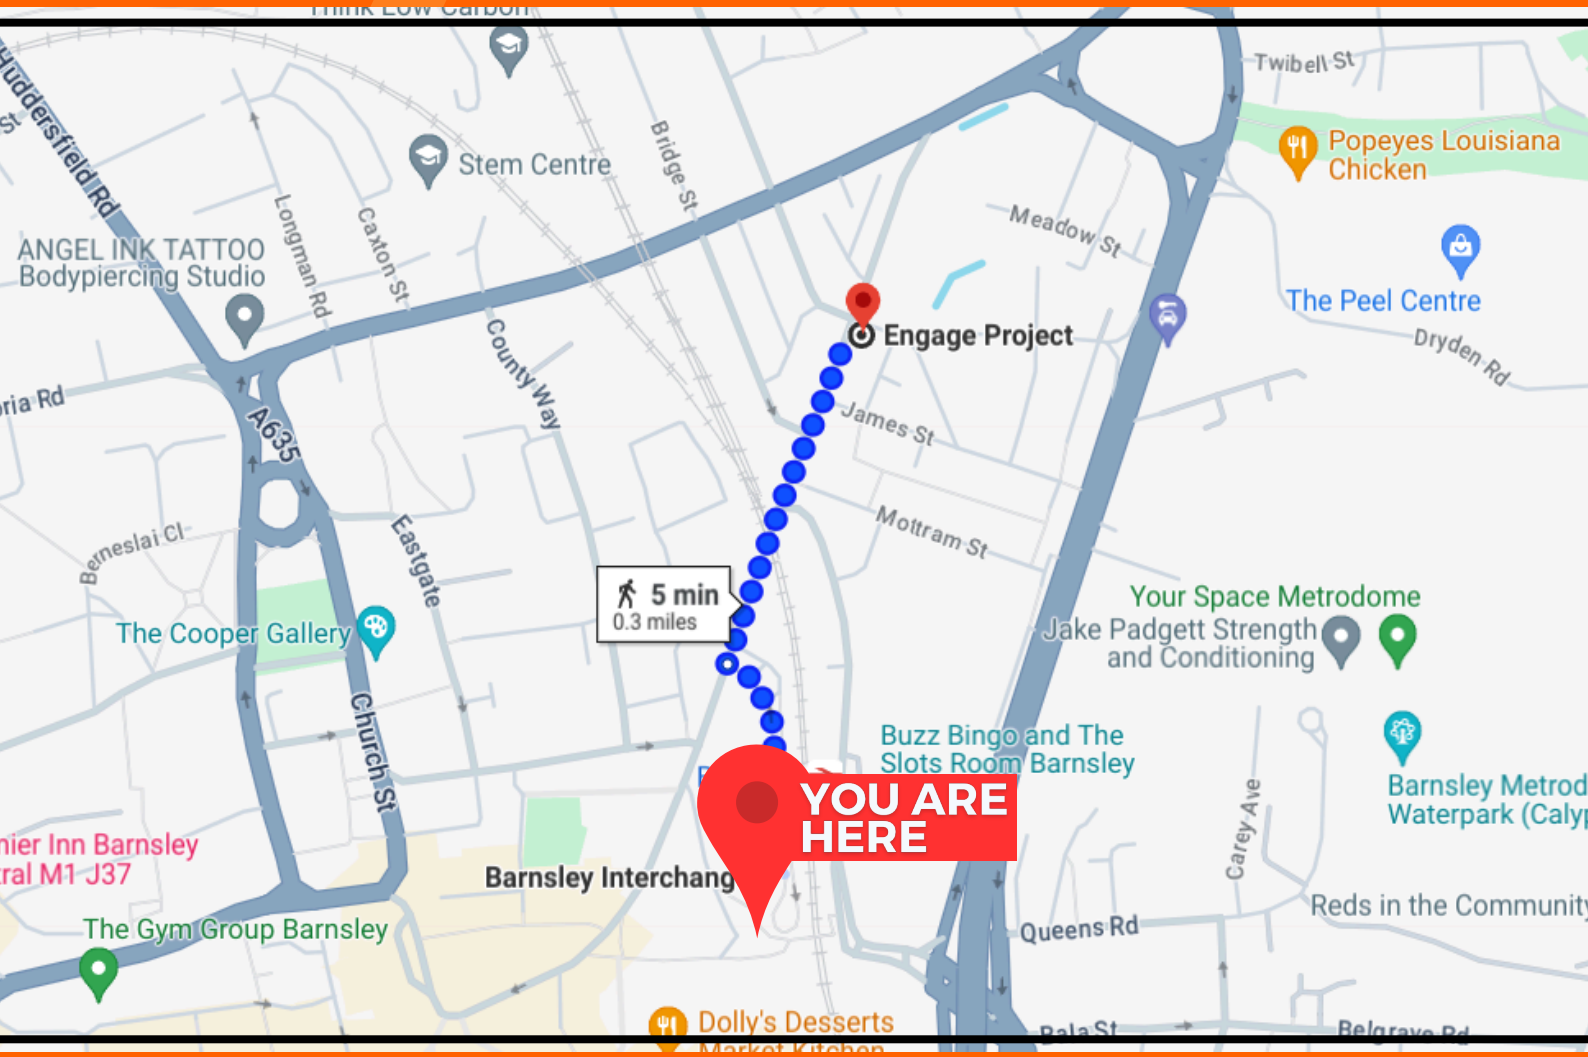

ENGAGE PROJECT
Re-engage the Disengaged

YOU ARE HERE

IF YOU ARE LOOKING FOR A MORE DETAILED GUIDE TO FIND US, THIS SHOULD HELP...

1) EXIT BARNSELY INTERCHANGE/ BUS STATION

2) WALK NORTH

3) TURN RIGHT ONTO ELDON STREET

4) YOUR DESTINATION WILL BE ON THE RIGHT.